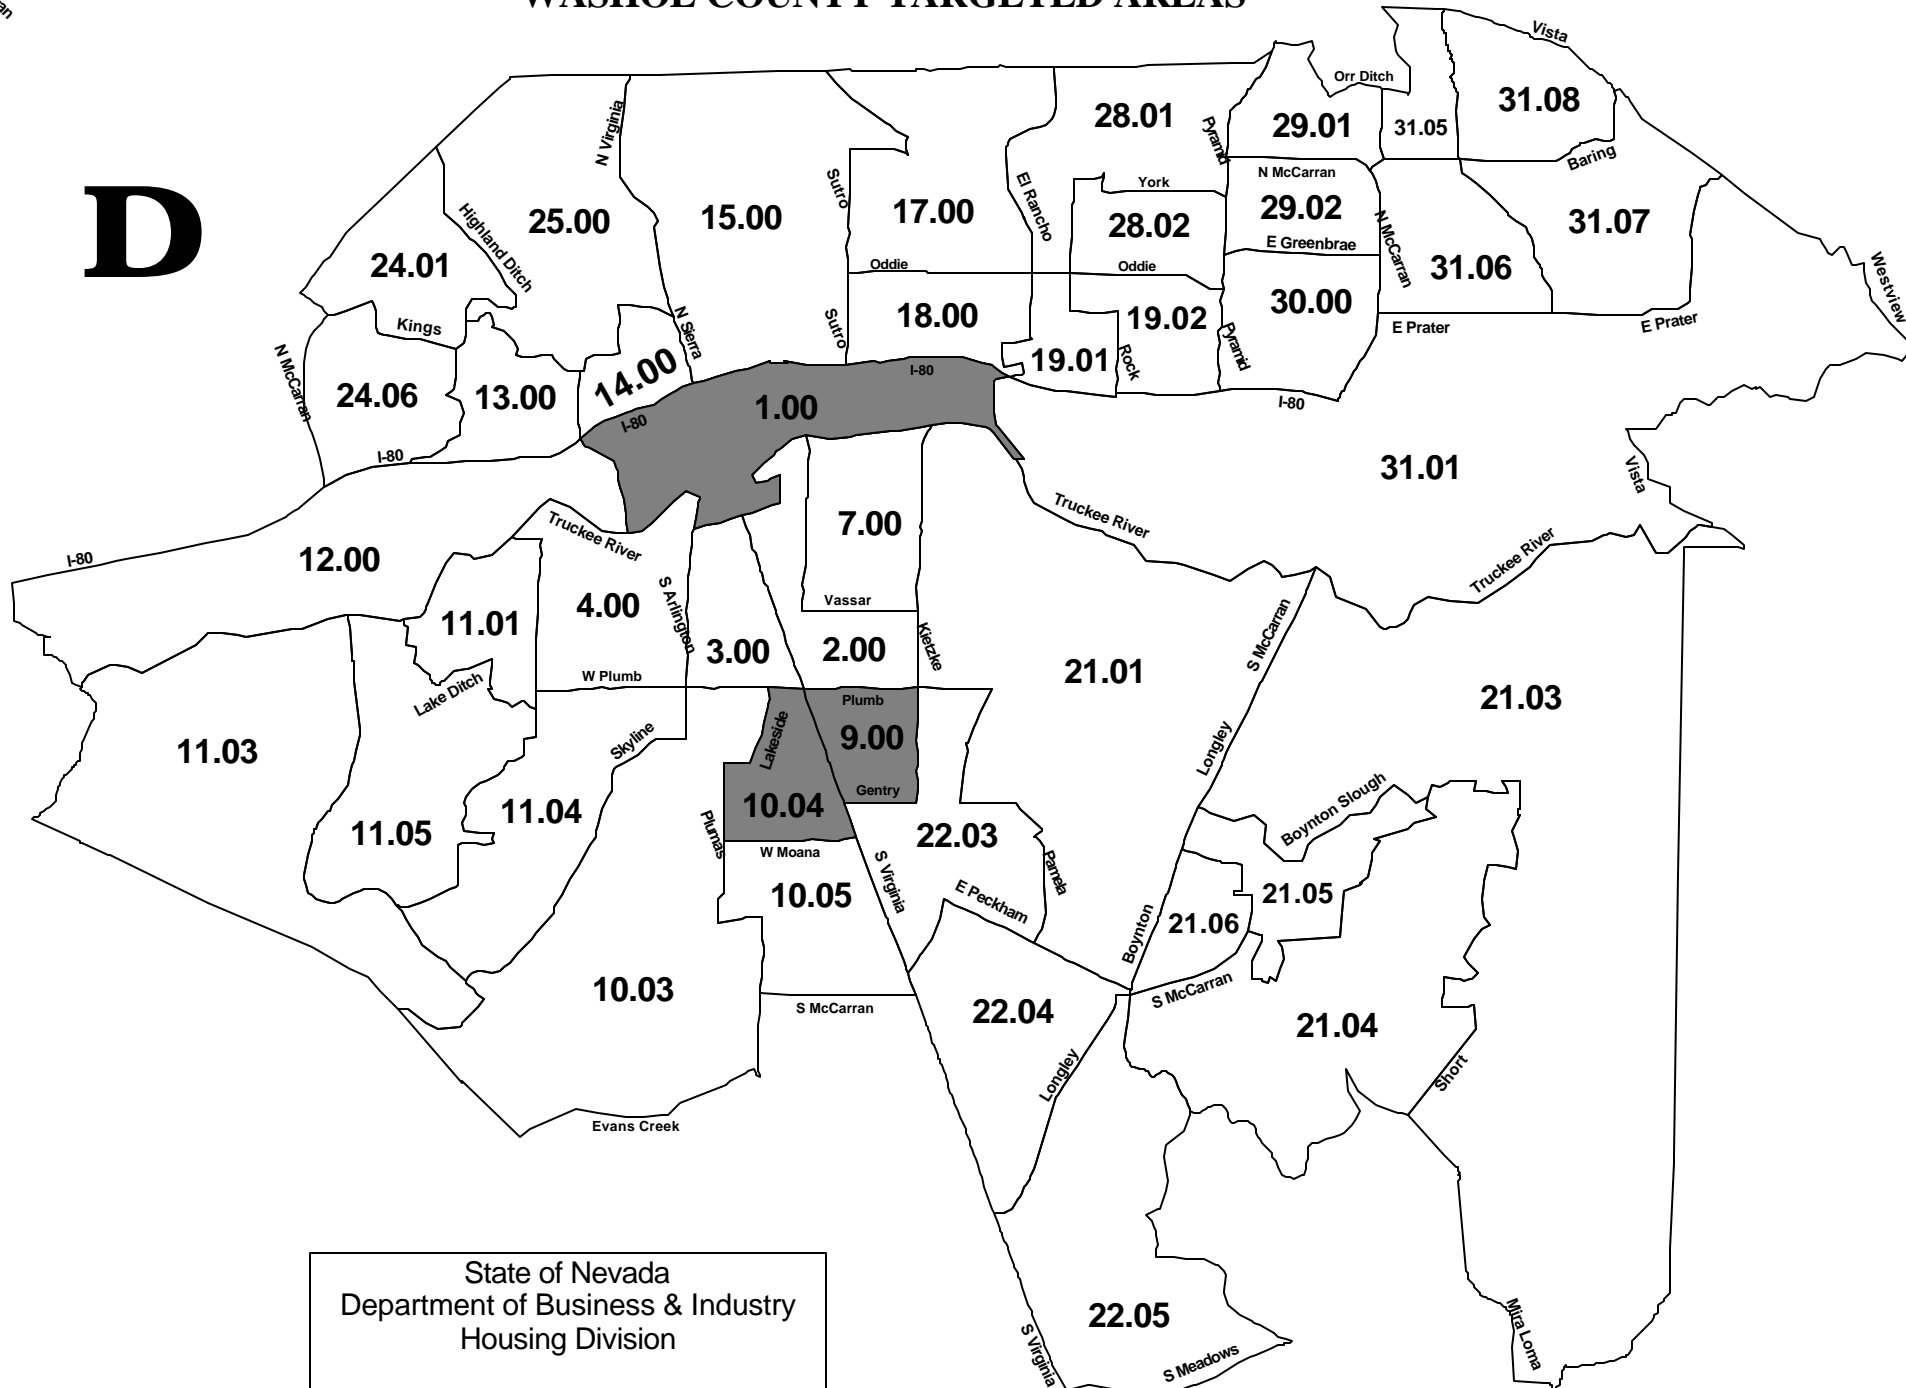

WASHOE COUNTY TARGETED AREAS

D

State of Nevada
 Department of Business & Industry
 Housing Division
 2000 Targeted Area Census Tract Map